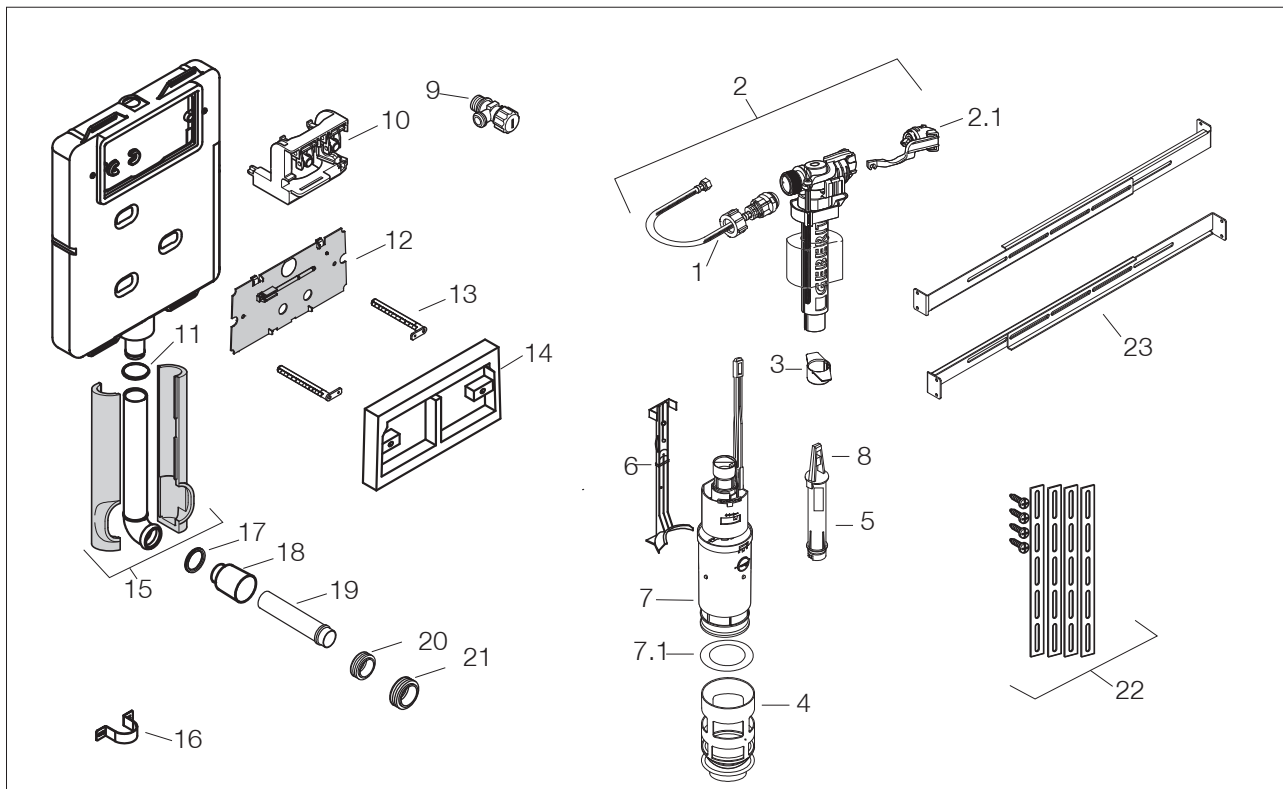

# Geberit UP170

Front-Flush Concealed Cistern Art. No. 110.707.00.1

Pos.	Description	Art. No.
1.	Flexible hose complete	240.989.00.1
2.	Impuls380 including flexible hose	222.013.00.1
2.1	Diaphragm and lever	170.360.00.1
3.	Spacer for Impuls380	225.071.00.1
4.	Basket complete	240.500.00.1
5.	Overflow pipe extension including clip	225.067.00.1
6.	Holding down clamp	240.507.00.1
7.	Outlet valve including partial flush lever	240.502.00.1
7.1	Outlet valve seal	816.418.00.1
8.	Flush pipe clip (set of 9 pcs)	241.167.00.1
9.	Stop Valve DR Brass	240.644.00.1
10.	Transmission block	240.511.00.1
11.	Rubber lip seal	814.094.00.1
12.	Inner cover	240.512.00.1
13.	Fastening bolt (single)	240.067.00.1
14.	Tiling template	225.052.00.1
15.	Flush bend complete including insulation	816.712.00.1
16.	Flush bend bracket	225.054.00.1
17.	Rubber seal for flush bend	362.771.00.1
18.	Protection plug ø 48mm	362.796.92.1
19.	Flush pipe	871.736.93.0
20.	Kee seal 52-56mm	119.668.00.1
21.	Kee seal 57-62mm	240.775.00.1
22.	Wall support bracket including screws	241.017.00.1
23.	Adjustable bracket (single)	225.053.00.1